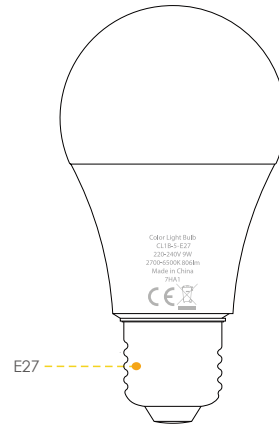

Back View

Specifications

Photometric

Blub Technology: LED
Rated Lumens: 806lm
Lemen Maintenance: 93.1%
Beam Angle: 220°
Correlated Color Temperature: 2700-6500K + 16 million colors
Color Rendering Index: > 80

Electrical

Rated Input Voltage: 220-240V 50Hz
Rated Input Current: 50mA
Max. Input Wattage: 9w
Standby Power Consumption: 0.5w
Displacement Factor: 0.5
Dimming: 5%~100%

Network

Functioning Pattern: 2.4G Wi-Fi /BLE
Communication Distance: 70m
Imou App: iOS, Android

General

Fitting: E27
Form Factor: A60
Dimensions(D×H): Φ60×112mm
Net Weight: 47.5g
Energy Efficiency Class: F
Certification: CE

Lifetime

Rater Life: > 15000h
Survival Factor: 90%
Switching Cycle: > 15000 times
Operating Conditions: -15°C~+40°C

What's in the box

- 1 x Bulb
- 1 x Quick Start Guide